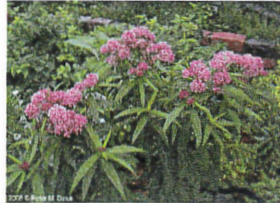

## PLUG SPECIES AVAILABLE THROUGH LOGAN SWCD

Common Milkweed

Swamp Milkweed

Wild Bergamot

Black-eyed Susan

Purple Coneflower

Smooth Aster

New England Aster

<b>SPECIES</b>	<b>QUANTITY OF FLATS</b>	<b>TOTAL</b>
Common Milkweed		
Swamp Milkweed		
Wild Bergamot		
Black-Eyed Susan		
Purple Coneflower		
Smooth Aster		
New England Aster		
Cup Plant		
Sawtooth Sunflower		